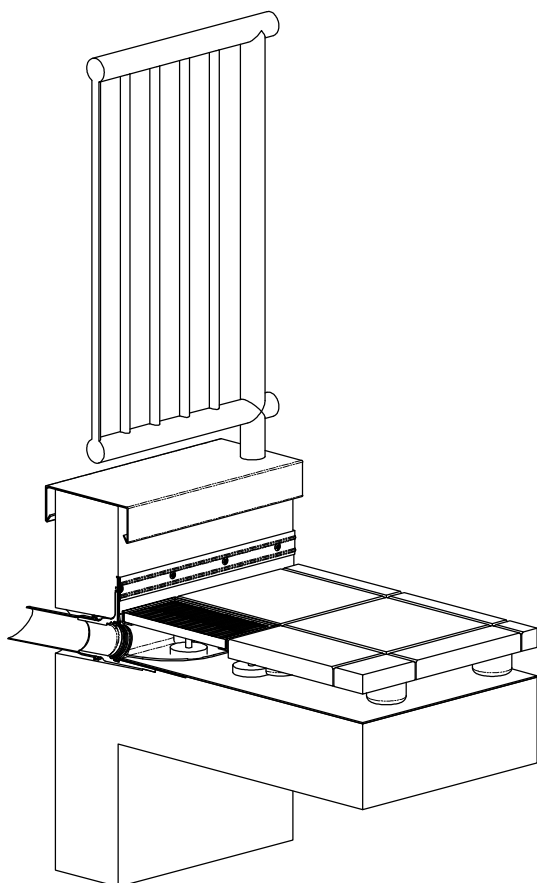

- 1) SitaEasy connection pipe
- 2) SitaEasy parapet roof outlet
- 3) SitaDrain® Terra 300 x 300 cm,
with indented rubber-metal feet
- 4) Paving
- 5) Roof covering acc. to flat roof guidelines
- 6) Substructure

Status:
06.2007

Scale:
1:8

SitaEasy parapet outlet with
plugged SitaEasy connection
and SitaDrain® Terra,
from a balcony with paving.

sita